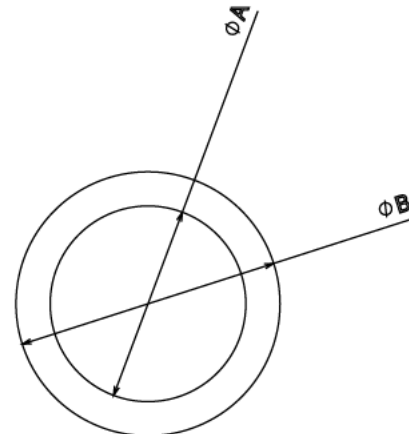

RFW20 - RED FIBRE WASHER

Description RFW20 - 20mm Red Fibre Washer

Finish Red

Material Fibre

Packaging Packed in qty 100

Additional Notes

Isometric view

Top view

side view

	A	B	C
RFW20	M20	28	1.6
RFW25	M25	37	1.65
RFW32	M32	43	1.4

All measurements in mm unless otherwise stated