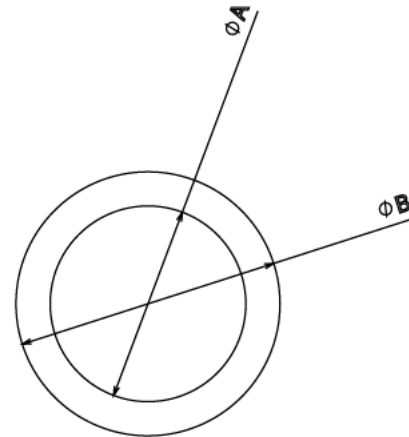

RFW25 - RED FIBRE WASHER

Description RFW25 - 25mm Red Fibre Washer

Finish Red

Material Fibre

Packaging Packed in qty 100

Additional Notes

Isometric view

Top view

side view

	A	B	C
RFW20	M20	28	1.6
RFW25	M25	37	1.65
RFW32	M32	43	1.4

All measurements in mm unless otherwise stated