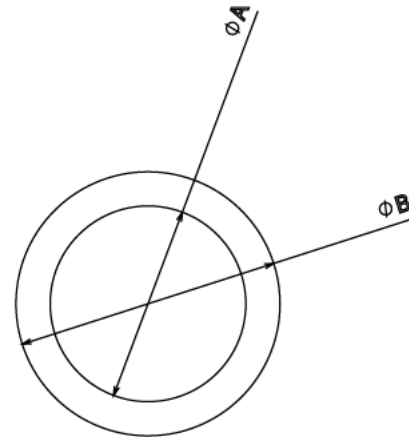

RFW32 - RED FIBRE WASHER

Description RFW32 - 32mm Red Fibre Washer

Finish Red

Material Fibre

Packaging Packed in qty 50

Additional Notes

Isometric view

Top view

side view

	A	B	C
RFW20	M20	28	1.6
RFW25	M25	37	1.65
RFW32	M32	43	1.4

All measurements in mm unless otherwise stated