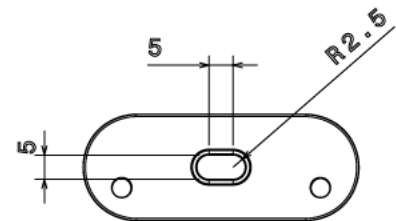

SBS20 - SPACER BAR SADDLE

Description SBS20G / B - 20mm Spacer Bar Saddle

Finish BZP (G) or Black Enamel (B)

Material Pressed Steel

Packaging Packed in qty 100

Additional Notes

Isometric view

Bottom view

Top view

Front view

Side view

All measurements in mm unless otherwise stated