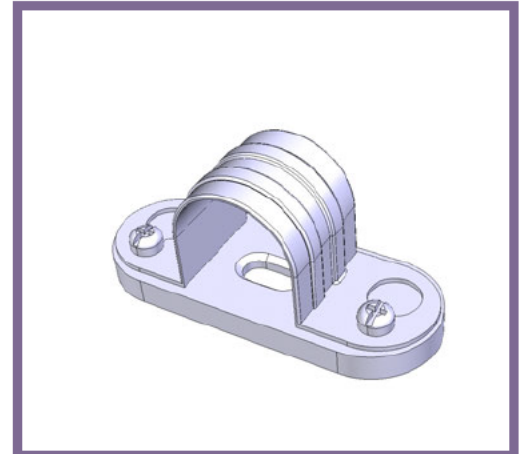

SBS20 - SPACER BAR SADDLE

Description SBS20G / B - 20mm Spacer Bar Saddle

Finish BZP (G) or Black Enamel (B)

Material Pressed Steel

Packaging Packed in qty 100

Additional Notes

Isometric view

Bottom view

Top view

Front view

Side view

All measurements in mm unless otherwise stated