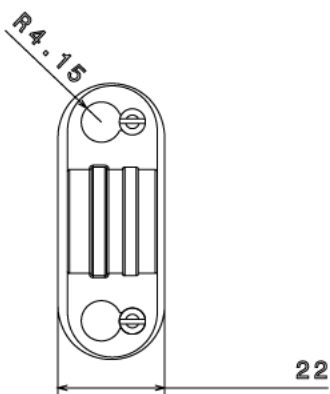

SBS20 - SPACER BAR SADDLE

Description SBS20G / B - 20mm Spacer Bar Saddle

Finish BZP (G) or Black Enamel (B)

Material Pressed Steel

Packaging Packed in qty 100

Additional Notes

Isometric view

Bottom view

Top view

Front view

Side view

All measurements in mm unless otherwise stated