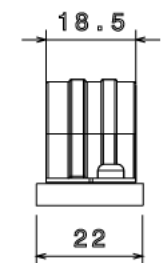

SBS20 - SPACER BAR SADDLE

Description SBS20G / B - 20mm Spacer Bar Saddle

Finish BZP (G) or Black Enamel (B)

Material Pressed Steel

Packaging Packed in qty 100

Additional Notes

Isometric view

Bottom view

Top view

Front view

Side view

All measurements in mm unless otherwise stated