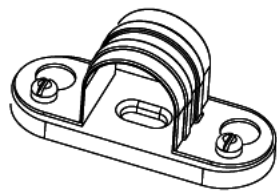

SBS20 - SPACER BAR SADDLE

Description SBS20G / B - 20mm Spacer Bar Saddle

Finish BZP (G) or Black Enamel (B)

Material Pressed Steel

Packaging Packed in qty 100

Additional Notes

Isometric view

Bottom view

Top view

Front view

Side view

All measurements in mm unless otherwise stated