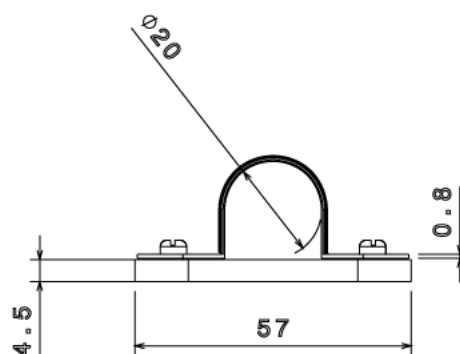

SBS20 - SPACER BAR SADDLE

Description SBS20G / B - 20mm Spacer Bar Saddle

Finish BZP (G) or Black Enamel (B)

Material Pressed Steel

Packaging Packed in qty 100

Additional Notes

Isometric view

Bottom view

Top view

Front view

Side view

All measurements in mm unless otherwise stated