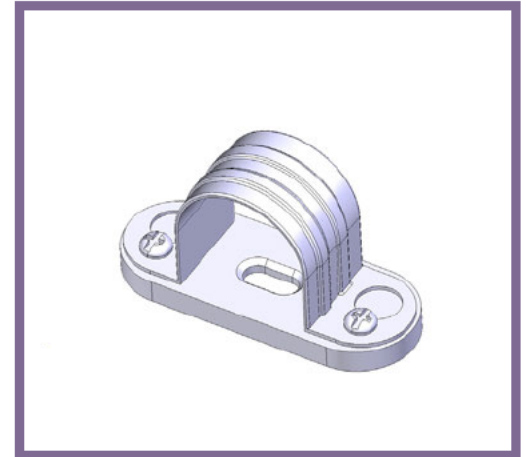

## SBS25 - SPACER BAR SADDLE

**Description** SBS25G / B - 25mm Spacer Bar Saddle

**Finish** BZP (G) or Black Enamel (B)

**Material** Pressed Steel

**Packaging** Packed in qty 100

**Additional Notes**

Isometric view

Bottom view

Top view

Front view

Side view

All measurements in mm unless otherwise stated