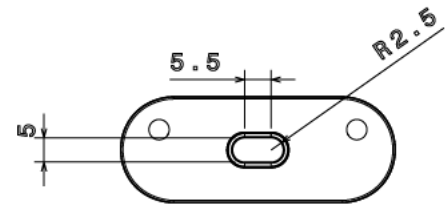

## SBS25 - SPACER BAR SADDLE

**Description** SBS25G / B - 25mm Spacer Bar Saddle

**Finish** BZP (G) or Black Enamel (B)

**Material** Pressed Steel

**Packaging** Packed in qty 100

**Additional Notes**

Isometric view

Bottom view

Top view

Front view

Side view

All measurements in mm unless otherwise stated