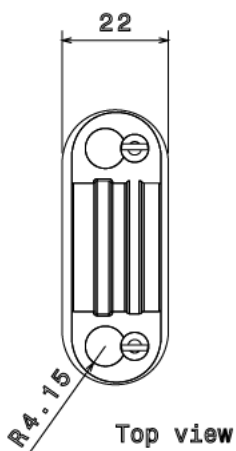

## SBS25 - SPACER BAR SADDLE

**Description** SBS25G / B - 25mm Spacer Bar Saddle

**Finish** BZP (G) or Black Enamel (B)

**Material** Pressed Steel

**Packaging** Packed in qty 100

**Additional Notes**

Isometric view

Bottom view

Top view

Front view

Side view

All measurements in mm unless otherwise stated