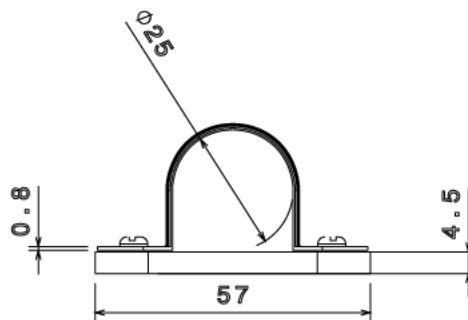

## SBS25 - SPACER BAR SADDLE

**Description** SBS25G / B - 25mm Spacer Bar Saddle

**Finish** BZP (G) or Black Enamel (B)

**Material** Pressed Steel

**Packaging** Packed in qty 100

**Additional Notes**

Isometric view

Bottom view

Top view

Front view

Side view

All measurements in mm unless otherwise stated