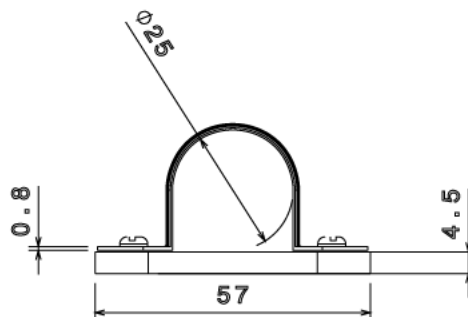

SBS25WH - FIRE RESISTANT SPACER BAR SADDLE

Description SBS25WH - 25mm Fire Resistant Spacer Bar Saddle

Finish White

Material Pressed Steel

Packaging Packed in qty 100

Additional Notes RoHS Compliant
Fully Compliant to Amendment 3 BS7671

Isometric view

Bottom view

Top view

Front view

Side view

All measurements in mm unless otherwise stated