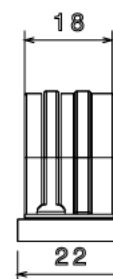

SBS25WH - FIRE RESISTANT SPACER BAR SADDLE

Description SBS25WH - 25mm Fire Resistant Spacer Bar Saddle

Finish White

Material Pressed Steel

Packaging Packed in qty 100

Additional Notes RoHS Compliant
Fully Compliant to Amendment 3 BS7671

Isometric view

Bottom view

Top view

Front view

Side view

All measurements in mm unless otherwise stated