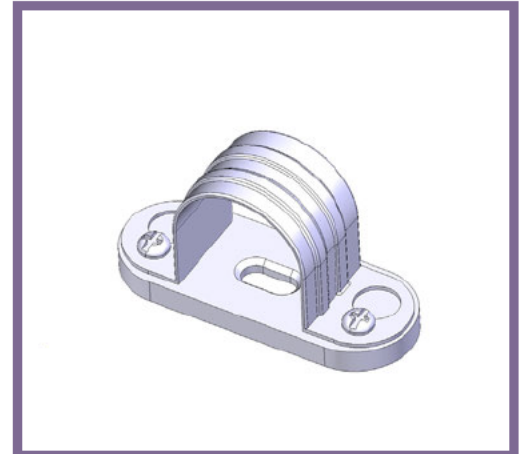

SBS25WH - FIRE RESISTANT SPACER BAR SADDLE

Description SBS25WH - 25mm Fire Resistant Spacer Bar Saddle

Finish White

Material Pressed Steel

Packaging Packed in qty 100

Additional Notes RoHS Compliant
Fully Compliant to Amendment 3 BS7671

Isometric view

Bottom view

Top view

Front view

Side view

All measurements in mm unless otherwise stated