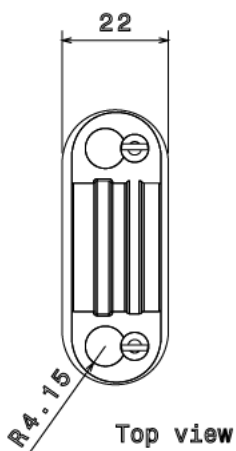

SBS25WH - FIRE RESISTANT SPACER BAR SADDLE

Description SBS25WH - 25mm Fire Resistant Spacer Bar Saddle

Finish White

Material Pressed Steel

Packaging Packed in qty 100

Additional Notes RoHS Compliant
Fully Compliant to Amendment 3 BS7671

Isometric view

Bottom view

Top view

Front view

Side view

All measurements in mm unless otherwise stated