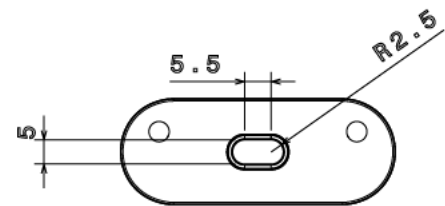

SBS25WH - FIRE RESISTANT SPACER BAR SADDLE

Description SBS25WH - 25mm Fire Resistant Spacer Bar Saddle

Finish White

Material Pressed Steel

Packaging Packed in qty 100

Additional Notes RoHS Compliant
Fully Compliant to Amendment 3 BS7671

Isometric view

Bottom view

Top view

Front view

Side view

All measurements in mm unless otherwise stated