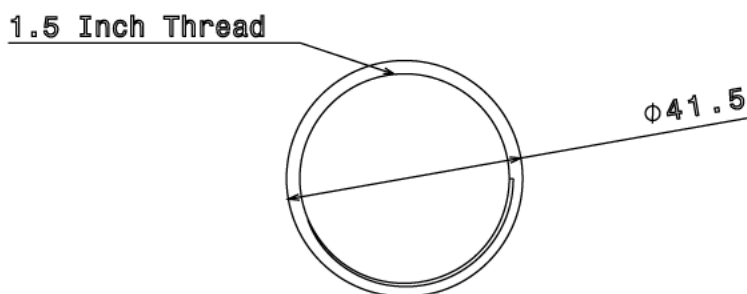

## SC4 - CONDUIT SOLID COUPLER

**Description** SC4 - - 1½" Conduit Solid Coupler

**Finish** Galvanised (G) or Black Enamel (B)

**Material** Steel

**Packaging** Packed in qty 25

**Additional Notes**

**Isometric view**

**Top view**

**Side view**

All measurements in mm unless otherwise stated