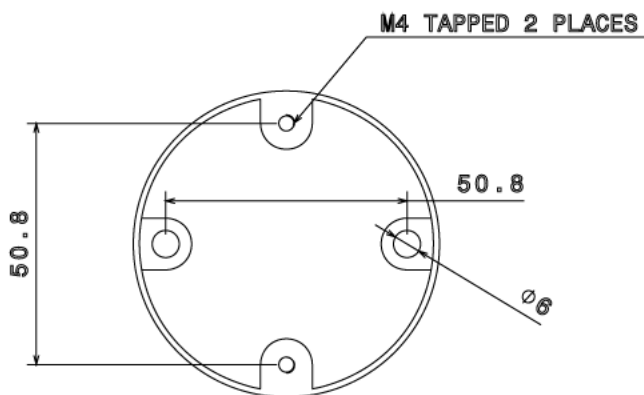

SR20 - EXTENSION RING

Description SR20G / B - 20mm Extension Ring

Finish BZP (G) or Black Enamel (B)

Material Steel

Packaging Packed in qty 20

Additional Notes

Isometric view

Top view

Side view

All measurements in mm unless otherwise stated