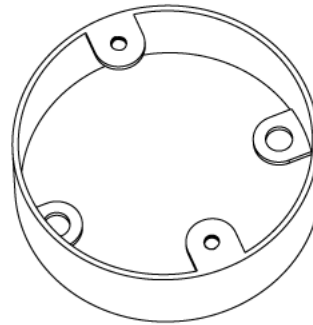

SR20 - EXTENSION RING

Description SR20G / B - 20mm Extension Ring

Finish BZP (G) or Black Enamel (B)

Material Steel

Packaging Packed in qty 20

Additional Notes

Isometric view

Top view

Side view

All measurements in mm unless otherwise stated