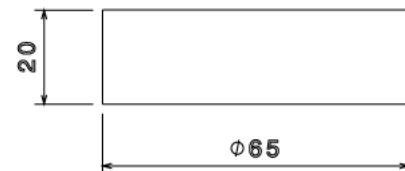

SR20 - EXTENSION RING

Description SR20G / B - 20mm Extension Ring

Finish BZP (G) or Black Enamel (B)

Material Steel

Packaging Packed in qty 20

Additional Notes

Isometric view

Top view

Side view

All measurements in mm unless otherwise stated