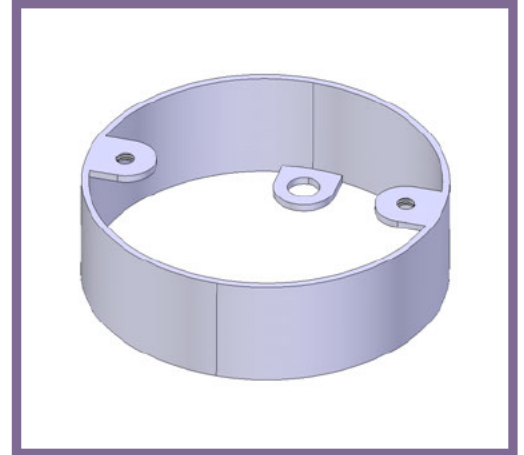

SR20 - EXTENSION RING

Description SR20G / B - 20mm Extension Ring

Finish BZP (G) or Black Enamel (B)

Material Steel

Packaging Packed in qty 20

Additional Notes

Isometric view

Top view

Side view

All measurements in mm unless otherwise stated