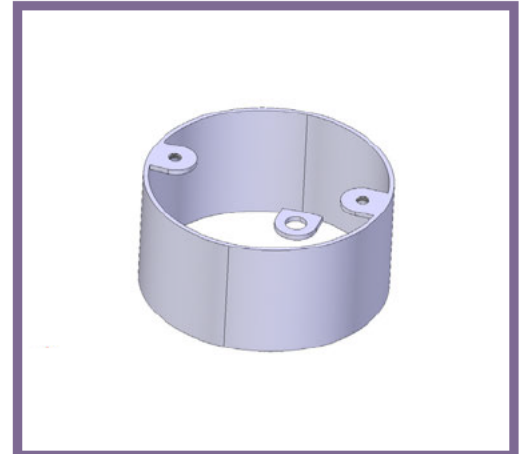

## SR32 - EXTENSION RING

**Description** SR32G / B - 32mm Extension Ring

**Finish** BZP (G) or Black Enamel (B)

**Material** Steel

**Packaging** Packed in qty 20

**Additional Notes**

Isometric view

Top view

Side view

All measurements in mm unless otherwise stated