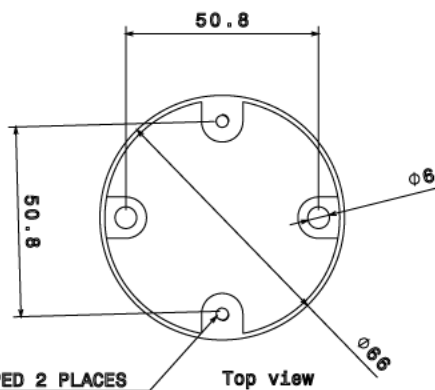

## SR32 - EXTENSION RING

**Description** SR32G / B - 32mm Extension Ring

**Finish** BZP (G) or Black Enamel (B)

**Material** Steel

**Packaging** Packed in qty 20

**Additional Notes**

Isometric view

Top view

Side view

All measurements in mm unless otherwise stated