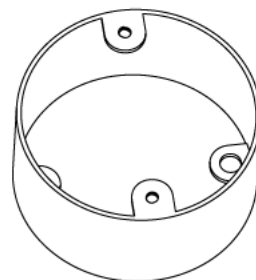

## SR32 - EXTENSION RING

**Description** SR32G / B - 32mm Extension Ring

**Finish** BZP (G) or Black Enamel (B)

**Material** Steel

**Packaging** Packed in qty 20

**Additional Notes**

Isometric view

Top view

Side view

All measurements in mm unless otherwise stated