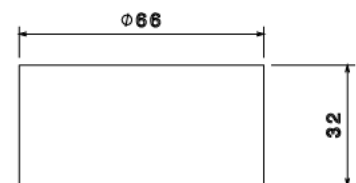

## SR32 - EXTENSION RING

**Description** SR32G / B - 32mm Extension Ring

**Finish** BZP (G) or Black Enamel (B)

**Material** Steel

**Packaging** Packed in qty 20

**Additional Notes**

Isometric view

Top view

Side view

All measurements in mm unless otherwise stated