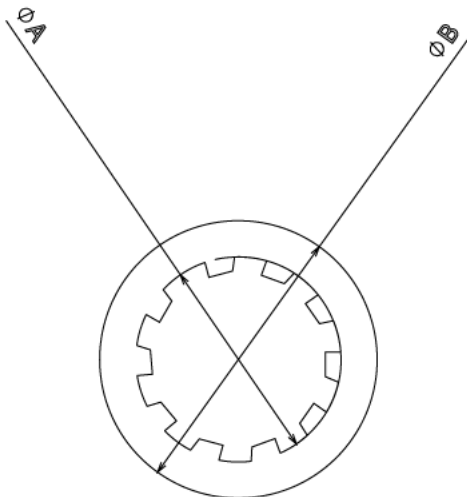

SW25 - SHAKE PROOF WASHER

Description SW25 - M25 Internal Tooth Shakeproof Washer

Finish BZP

Material Steel

Packaging Packed in qty 100

Additional Notes

Front view

	A	B
SW6	M6	10.85
SW8	M8	14.8
SW10	M10	17.8
SW12	M12	21.5
SW16	M16	25.7
SW20	M20	32.7
SW25	M25	39.15
SW32	M32	51.5

All measurements in mm unless otherwise stated