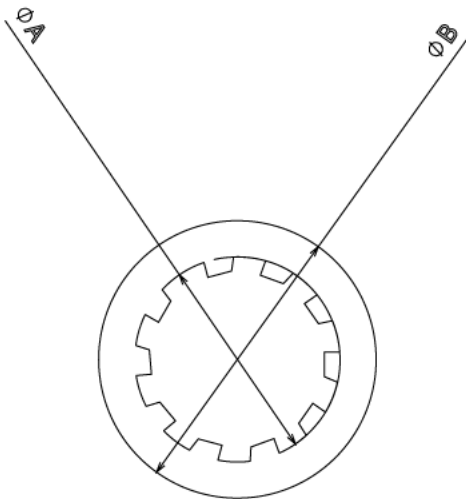

## SW6 - SHAKE PROOF WASHER

**Description** SW6 - M6 Internal Tooth Shakeproof Washer

**Finish** BZP

**Material** Steel

**Packaging** Packed in qty 100

**Additional Notes**

**Front view**

	A	B
SW6	M6	10.85
SW8	M8	14.8
SW10	M10	17.8
SW12	M12	21.5
SW16	M16	25.7
SW20	M20	32.7
SW25	M25	39.15
SW32	M32	51.5

All measurements in mm unless otherwise stated