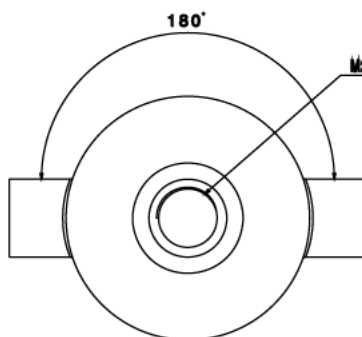

TB3 - MALLEABLE CONDUIT BOX

Description TB3 - 20mm Through Back Outlet Malleable Conduit Box

Finish Galvanised (G) or Black Enamel (B)

Material Malleable Iron

Packaging Packed in qty 10

Additional Notes

Isometric view

M4 TAPPED 2 PLACES

Bottom view

180°

M20 CONDUIT THREAD x16MM DEEP

Top view

M20 CONDUIT THREAD x16MM DEEP

28

66

24

Side view

24

Front view

All measurements in mm unless otherwise stated