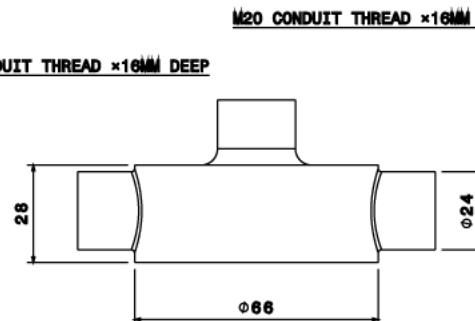

TB3 - MALLEABLE CONDUIT BOX

Description TB3 - 20mm Through Back Outlet Malleable Conduit Box

Finish Galvanised (G) or Black Enamel (B)

Material Malleable Iron

Packaging Packed in qty 10

Additional Notes

Isometric view

M4 TAPPED 2 PLACES

Bottom view

180°

M20 CONDUIT THREAD x16MM DEEP

Top view

M20 CONDUIT THREAD x16MM DEEP

28

66

24

Side view

24

Front view

All measurements in mm unless otherwise stated