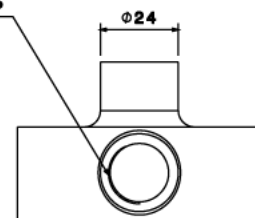

TB3 - MALLEABLE CONDUIT BOX

Description TB3 - 20mm Through Back Outlet Malleable Conduit Box

Finish Galvanised (G) or Black Enamel (B)

Material Malleable Iron

Packaging Packed in qty 10

Additional Notes

Isometric view

M4 TAPPED 2 PLACES

Bottom view

180°

M20 CONDUIT THREAD x16MM DEEP

Top view

M20 CONDUIT THREAD x16MM DEEP

28

66

24

Side view

24

Front view

All measurements in mm unless otherwise stated