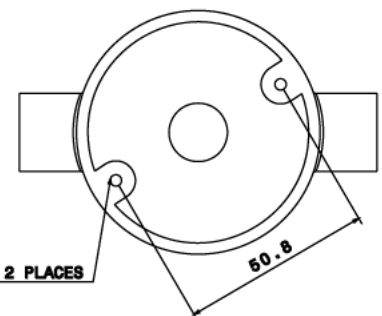

TB3 - MALLEABLE CONDUIT BOX

Description TB3 - 20mm Through Back Outlet Malleable Conduit Box

Finish Galvanised (G) or Black Enamel (B)

Material Malleable Iron

Packaging Packed in qty 10

Additional Notes

Isometric view

M4 TAPPED 2 PLACES

Bottom view

180°

M20 CONDUIT THREAD x16MM DEEP

Top view

M20 CONDUIT THREAD x16MM DEEP

28

66

24

Side view

24

Front view

All measurements in mm unless otherwise stated