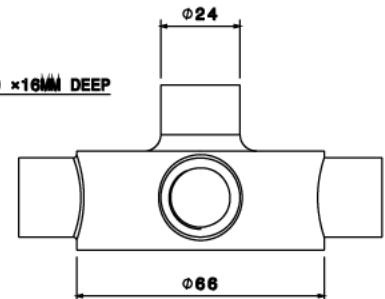

TB6 - MALLEABLE CONDUIT BOX

Description TB6 - 20mm Intersection Back Outlet Malleable Conduit Box

Finish Galvanised (G) or Black Enamel (B)

Material Malleable Iron

Packaging Packed in qty 10

Additional Notes

Isometric view

Bottom view

Top view

Front view

Side view

All measurements in mm unless otherwise stated