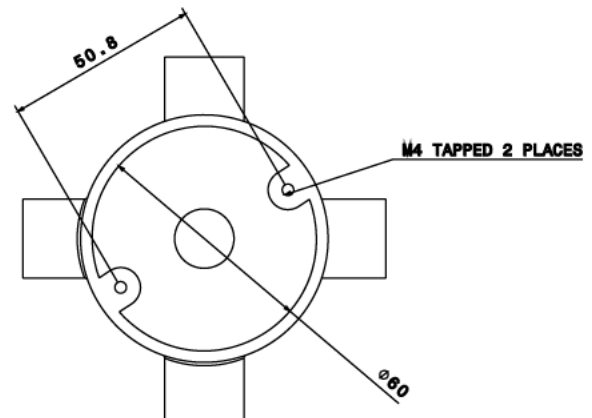

TB6 - MALLEABLE CONDUIT BOX

Description TB6 - 20mm Intersection Back Outlet Malleable Conduit Box

Finish Galvanised (G) or Black Enamel (B)

Material Malleable Iron

Packaging Packed in qty 10

Additional Notes

Isometric view

Bottom view

Top view

Front view

Side view

All measurements in mm unless otherwise stated