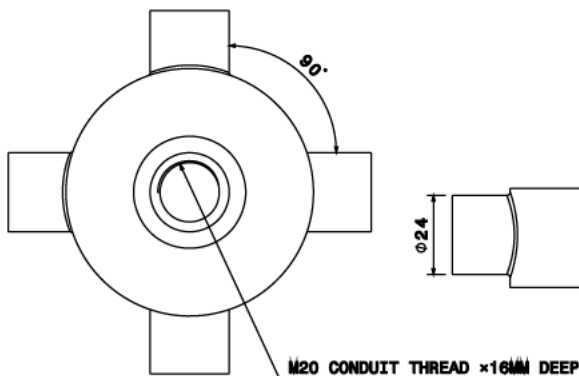

TB6 - MALLEABLE CONDUIT BOX

Description TB6 - 20mm Intersection Back Outlet Malleable Conduit Box

Finish Galvanised (G) or Black Enamel (B)

Material Malleable Iron

Packaging Packed in qty 10

Additional Notes

Isometric view

Bottom view

Top view

Front view

Side view

All measurements in mm unless otherwise stated