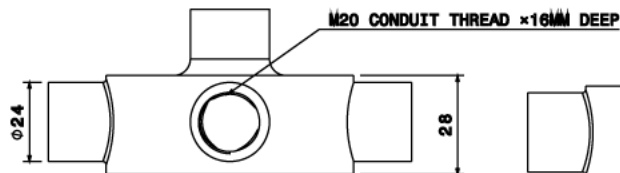

TB6 - MALLEABLE CONDUIT BOX

Description TB6 - 20mm Intersection Back Outlet Malleable Conduit Box

Finish Galvanised (G) or Black Enamel (B)

Material Malleable Iron

Packaging Packed in qty 10

Additional Notes

Isometric view

Bottom view

Top view

Front view

Side view

All measurements in mm unless otherwise stated