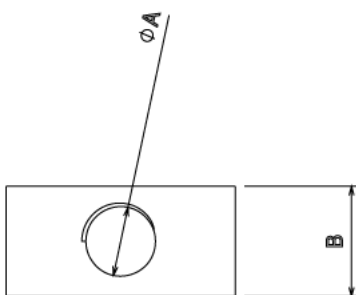

WN10 - WEDGE NUT

Description WN10 - M10 Wedge Nut

Finish BZP

Material Steel

Packaging Packed in qty 100

Additional Notes

Isometric view

	A	B	C	D
WN6	M6	12	25	18
WN8	M8	12	25	18
WN10	M10	12	25	18
WN12	M12	15	30	21.7

TOP VIEW

SIDE VIEW

All measurements in mm unless otherwise stated