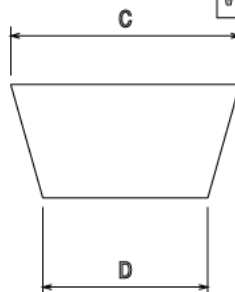

WN10 - WEDGE NUT

Description WN10 - M10 Wedge Nut

Finish BZP

Material Steel

Packaging Packed in qty 100

Additional Notes

Isometric view

	A	B	C	D
WN6	M6	12	25	18
WN8	M8	12	25	18
WN10	M10	12	25	18
WN12	M12	15	30	21.7

TOP VIEW

SIDE VIEW

All measurements in mm unless otherwise stated