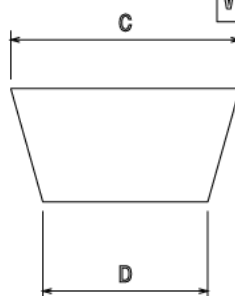

WN6 - WEDGE NUT

Description WN6 - M6 Wedge Nut

Finish BZP

Material Steel

Packaging Packed in qty 100

Additional Notes

Isometric view

	A	B	C	D
WN6	M6	12	25	18
WN8	M8	12	25	18
WN10	M10	12	25	18
WN12	M12	15	30	21.7

TOP VIEW

SIDE VIEW

All measurements in mm unless otherwise stated