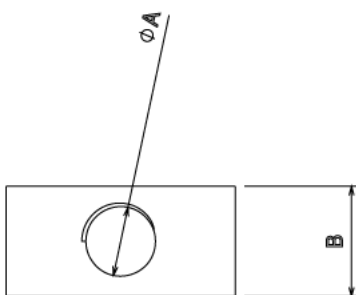

WN6 - WEDGE NUT

Description WN6 - M6 Wedge Nut

Finish BZP

Material Steel

Packaging Packed in qty 100

Additional Notes

Isometric view

	A	B	C	D
WN6	M6	12	25	18
WN8	M8	12	25	18
WN10	M10	12	25	18
WN12	M12	15	30	21.7

TOP VIEW

SIDE VIEW

All measurements in mm unless otherwise stated